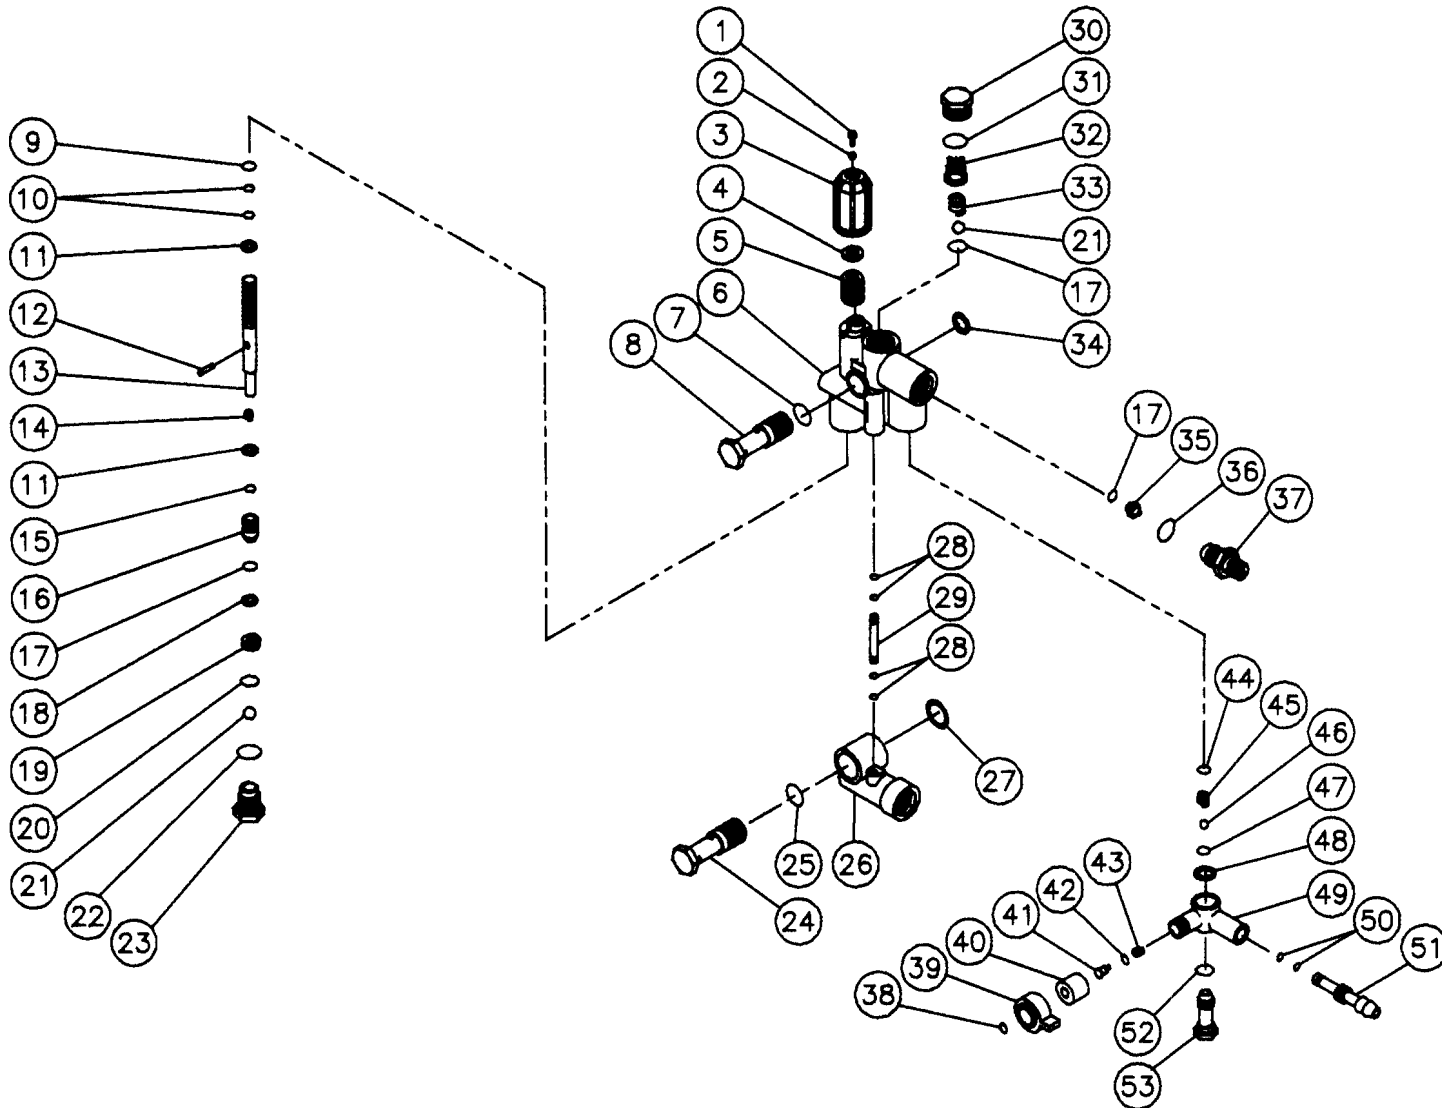

UNLOADER ASSEMBLY (8-0216)

UNLOADER ASSEMBLY (8-0216)								
REF. #	DESCRIPTION	PART #	QTY.		REF. #	DESCRIPTION	PART #	QTY.
1	Screw	27-8409	1		29	By-pass Tube	8-0223	1
2	Nut	30-3024	1		30	Cap	39-0040	1
3	Pressure Regulating Knob	7-0050	1		31	O-ring	25-0136	1
4	Spring Guide	8-0332	1		32	Valve Guide	8-0225	1
5	Spring	49-0047	1		33	Spring	49-0046	1
6	Valve Body-Brass	8-0218	1		34	Washer	28-0600	1
7	O-ring	25-0231	1		35	Orifice	8-0126	1
8	Fixing Screw-Brass	8-0224	1		36	O-ring	25-0051	1
9	Anti-Extrusion Ring	25-0137	1		37	Nipple	8-0130	1
10	O-ring	25-0138	2		38	Snap Ring	8-0229	1
11	Washer	28-0209	2		39	Injector Regulating Knob	7-0051	1
12	Pin	43-0051	1		40	Knob Insert	8-0228	1
13	Piston Guide	8-0219	1		41	Shutter	8-0227	1
14	Spring	49-0049	1		42	O-ring	25-0046	1
15	O-ring	25-0163	1		43	Spring	49-0019	1
16	Drive Piston	8-0220	1		44	O-ring	25-0120	1
17	O-ring	25-0050	3		45	Spring	49-0020	1
18	Back-up Ring	8-0284	1		46	Ball	50-0012	1
19	Valve Seat	8-0221	1		47	O-ring	25-0045	1
20	O-ring	25-0159	1		48	Washer	28-0400	1
21	Ball	8-0201	1		49	Injector Body	8-0226	1
22	O-ring	25-0160	1		50	O-ring	25-0132	2
23	Cap	39-0039	1		51	Hose Barb	8-0177	1
24	Fixing Screw	8-0222	1		52	O-ring	25-0014	1
25	O-ring	25-0053	1		53	Valve Seat	8-0174	1
26	Inlet Body	46-0242	1			Unloader Repair Kit (Includes: 5,7,9,10,14,15,17-22,25,28,31-33)	70-0020	1
27	Washer	28-0601	4			Detergent Repair Kit (Includes: 17, 35,42-47,50,52)	70-0021	1
28	O-ring	25-0161	1