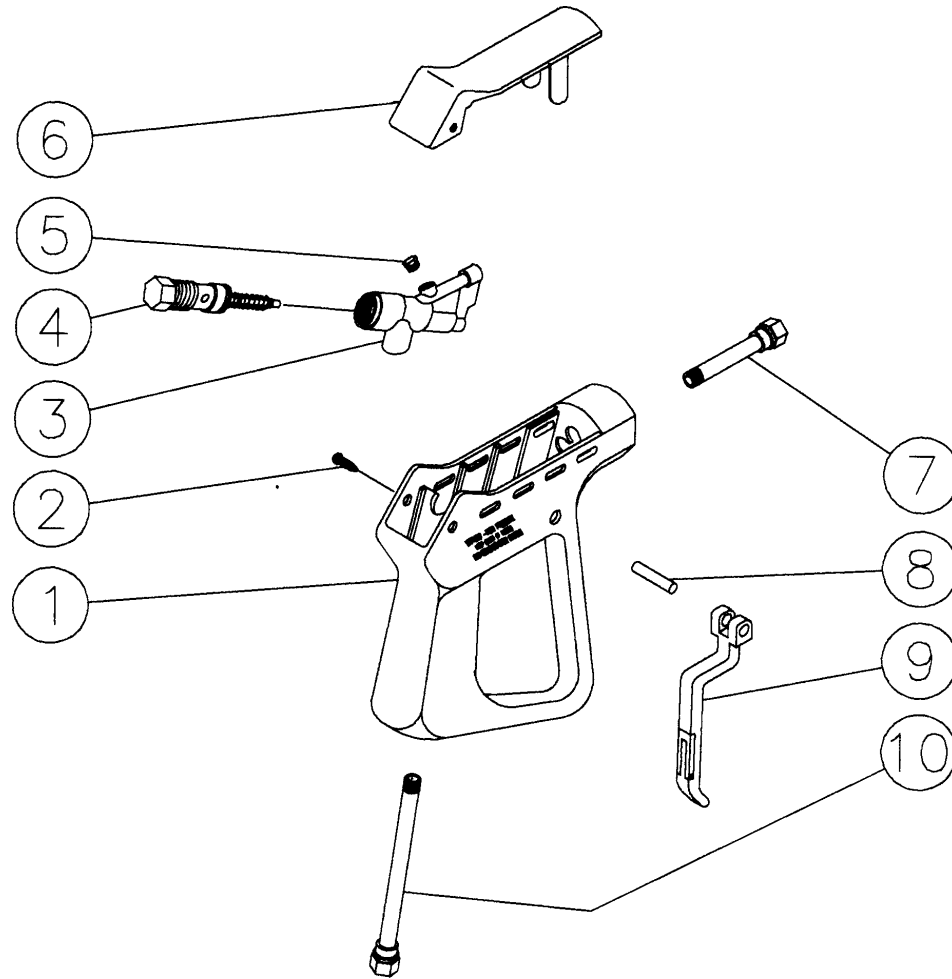

GUN ASSEMBLY (16-0001)

GUN ASSEMBLY (16-0001)			
Ref. #	Description	Part #	Qty.
1	Plastic Housing	16-0008	1
2	Screw	27-3230	2
3	Brass Housing	16-0012	1
4	Gun Repair Kit	70-0055	1
5	Brass Plug	39-0024	1
6	Plastic Cover	16-0009	1
7	Pipe Assembly	16-0013	1
8	Trigger Pin	16-0063	1
9	Trigger Safety Lock-off	16-0010	1
10	Pipe Assembly-Inlet	16-0016	1
	Gun Assembly Complete	16-0001	1