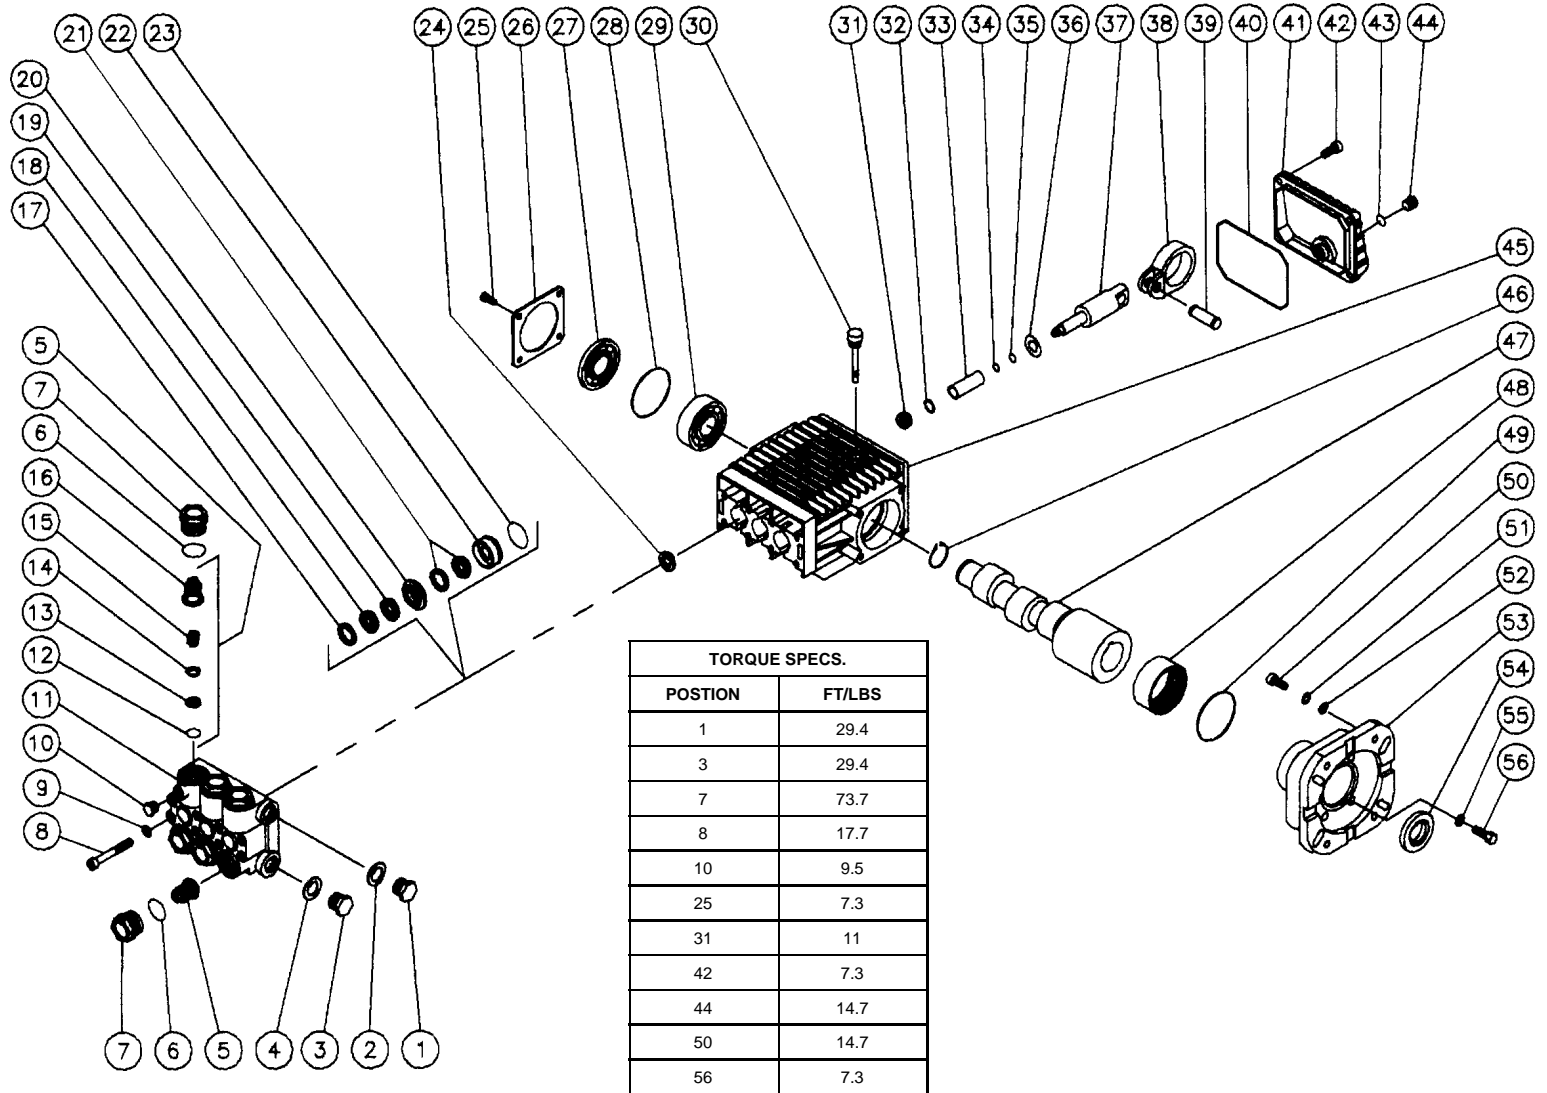

PUMP ASSEMBLY (3-0120)

OMPMP017 -110195-BAR

PUMP ASSEMBLY (3-0120)								
REF #	DESCRIPTION	PART #	QTY		REF #	DESCRIPTION	PART #	QTY
1	Plug	39-0018	1		31	Nut	46-0168	3
2	Washer	28-0600	1		32	Washer	46-0166	3
3	Plug	39-0019	1		33	Plunger	46-0228	3
4	Washer	28-0601	1		34	O-ring	25-0045	3
5	Valve Assembly (See 70-0028)	N/A Sep.	6		35	Back-up Ring	25-0143	3
6	O-ring	25-0012	6		36	Flinger Washer	28-1018	3
7	Valve Plug	39-0071	6		37	Piston Guide	46-0573	3
8	Bolt	27-8439	8		38	Connecting Rod	46-0572	3
9	Lockwasher	29-0154	8		39	Connecting Rod Pin	43-0079	3
10	Plug	39-0032	1		40	O-ring	25-0317	1
11	Pump Manifold	46-0566	1		41	Crankcase cover	46-0571	1
12	O-ring (See 70-0028)	N/A Sep.	6		42	Bolt	27-8401	5
13	Valve Seat (See 70-0028)	N/A Sep.	6		43	O-ring	25-0014	1
14	Valve Plate (See 70-0028)	N/A Sep.	6		44	Plug	39-0017	1
15	Valve Spring (See 70-0028)	N/A Sep.	6		45	Crankcase	46-0570	1
16	Valve Cage (See 70-0028)	N/A Sep.	6		46	Snap Ring	46-0104	1
17	Head Ring (See 852-0047)	N/A Sep.	6		47	Crankshaft	46-0569	1
18	V-Packing (See 852-0047)	N/A Sep.	6		48	Needle Bearing	48-0040	1
19	Re-stop V-Packing (See 852-0047)	N/A Sep.	3		49	O-ring	25-0316	1
20	High Pressure Intermediate Seal	46-0223	3		50	Bolt	27-0118	4
21	Low Pressure Seal	N/A	3		51	Lockwasher	29-0008	4
22	Low Pressure Seal Retainer	46-0567	3		52	Washer	28-0023	4
23	O-ring	25-0048	3		53	Flange	38-0038	1
24	Oil Seal (See 70-0125)	26-0046	3		54	Oil Seal	26-0181	1
25	Bolt	27-8000	4		55	Lockwasher	29-0153	4
26	Retainer	46-0084	1		56	Bolt	27-8404	4
27	Oil Level Indicator	46-0574	1			Valve Kit (Inc. 6 each 12-16)	70-0028	
28	O-ring	25-0060	1			V-Packing Kit (Inc. 3 each 17-19, 21, 23)	852-0047	
29	Ball Bearing	48-0050	1			Retainer Kit (Inc. 3 each 22 & 23)	70-0125	
30	Oil Dipstick	46-0143	1