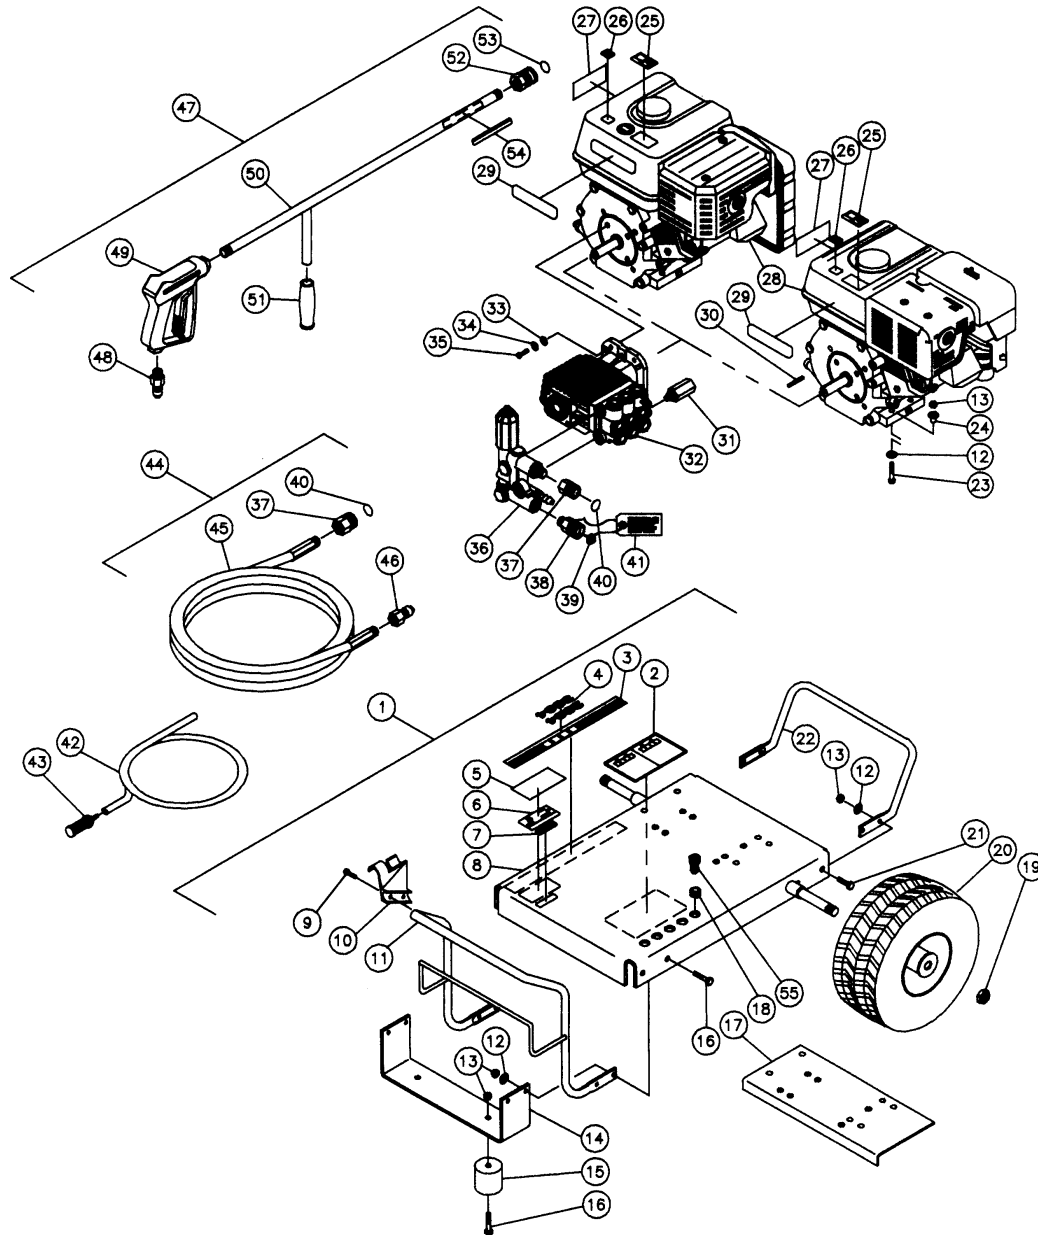

FRAME ASSEMBLY FOR CD-2804-0MHB/VB & CD-3304-0MHB

FRAME ASSEMBLY FOR CD-2804-0MHB/0MVB & CD-3304-0MHB							
Ref. #	Description	Part #	Qty.		Ref. #	Description	Part # Qty.
1	Base Plate Assembly (8-22)	852-0003	1		32	Pump	3-0120 1
2	Decal-Caution/Warning	34-0498	1		33	Washer	28-0022 4
3	Decal-Mi-T-M Stripe	34-0185	1		34	Lockwasher	29-0008 4
4	Decal-Die Cut 2804	34-0533	1		35	Bolt	27-0118 4
	Decal-Die Cut 3304	34-0534	1		36	Unloader	8-0216 1
5	Decal-Clear Laminate	34-0210	1		37	Quick Connect Socket	17-0004 2
6	Decal-Silver Sticker I.D.	34-0075	1		38	Garden Hose Swivel	23-0095 1
7	Decal-Serial Number	N/A	1		39	Filter	19-0001 1
8	Base Plate	5-0062	1		40	O-rings	25-0123 2
9	Screw	27-3062	2		41	Tag-Water Supply Inlet	37-0097 1
10	Wand Holder	62-0085	1		42	Detergent Hose *(4' required)	15-0021 1
11	Front Handle	7-0100	1		43	Deteergent Strainer	19-0050 1
12	Washer	28-0003	12		44	Hose Assembly for CD-2804 (37, 45, 46)	851-0007 1
13	Locknut	30-0157	14			Hose Assembly for CD-3304 (37, 45, 46)	851-0006 1
14	Underbracket	13-0002	1		45	Pressure Hose for CD-2804	15-0003 1
15	Isolator	14-0008	2			Pressure Hose for CD-3304	15-0004 1
16	Bolt	27-0068	6		46	Quick Connect Plug	17-0006 1
17	Support Bracket	5-0108	1		47	Gun/Wand Assembly (48-52)	851-0095 1
18	Grommet	33-0002	5		48	Quick Connect Plug	17-0005 1
19	Jam Nut	30-0117	2		49	Gun Assembly	16-0001 1
20	Wheel	14-0017	2		50	Wand	16-0120 1
21	Bolt	27-0067	4		51	Grip Handle	7-0002 1
22	Rear Handle	7-0103	1		52	Quick Connect Socket	17-0001 1
23	Bolt	27-0071	4		53	O-ring	25-0122 2
24	Engine Shim	33-0169	4		54	Decal-Warning: Risk of Injection	34-0572 1
25	Decal-Warning: Muffler Hot	34-0130	1		55	Spray Nozzle - 0004 for CD-2804	18-0028 1
26	Decal-Caution: Allow to Cool	34-0588	1			Spray Nozzle - 1504 for CD-2804	18-0029 1
27	Decal-CD Series Name	34-0190	1			Spray Nozzle - 2504 for CD-2804	18-0030 1
28	Engine-9.0 HP Honda (CD-2804-0MHB)	1-0065	1			Spray Nozzle - 6540 for CD-2804	18-0148 1
	Engine-9.0 HP Vanguard (CD-2804-0MVB)	1-0070	1		55	Spray Nozzle - 00035 for CD-3304	18-0257 1
	Engine-11.0 HP Honda (CD-3304-0MHB)	1-0039	1			Spray Nozzle - 15035 for CD-3304	18-0258 1
29	Decal-Operating Instructions	34-0584	1			Spray Nozzle - 25035 for CD-3304	18-0259 1
30	Key	43-0078	1			Spray Nozzle - 6540 for CD-3304	18-0148 1
31	Heat Dump Valve	22-0005	1			*Must order in one foot legthts